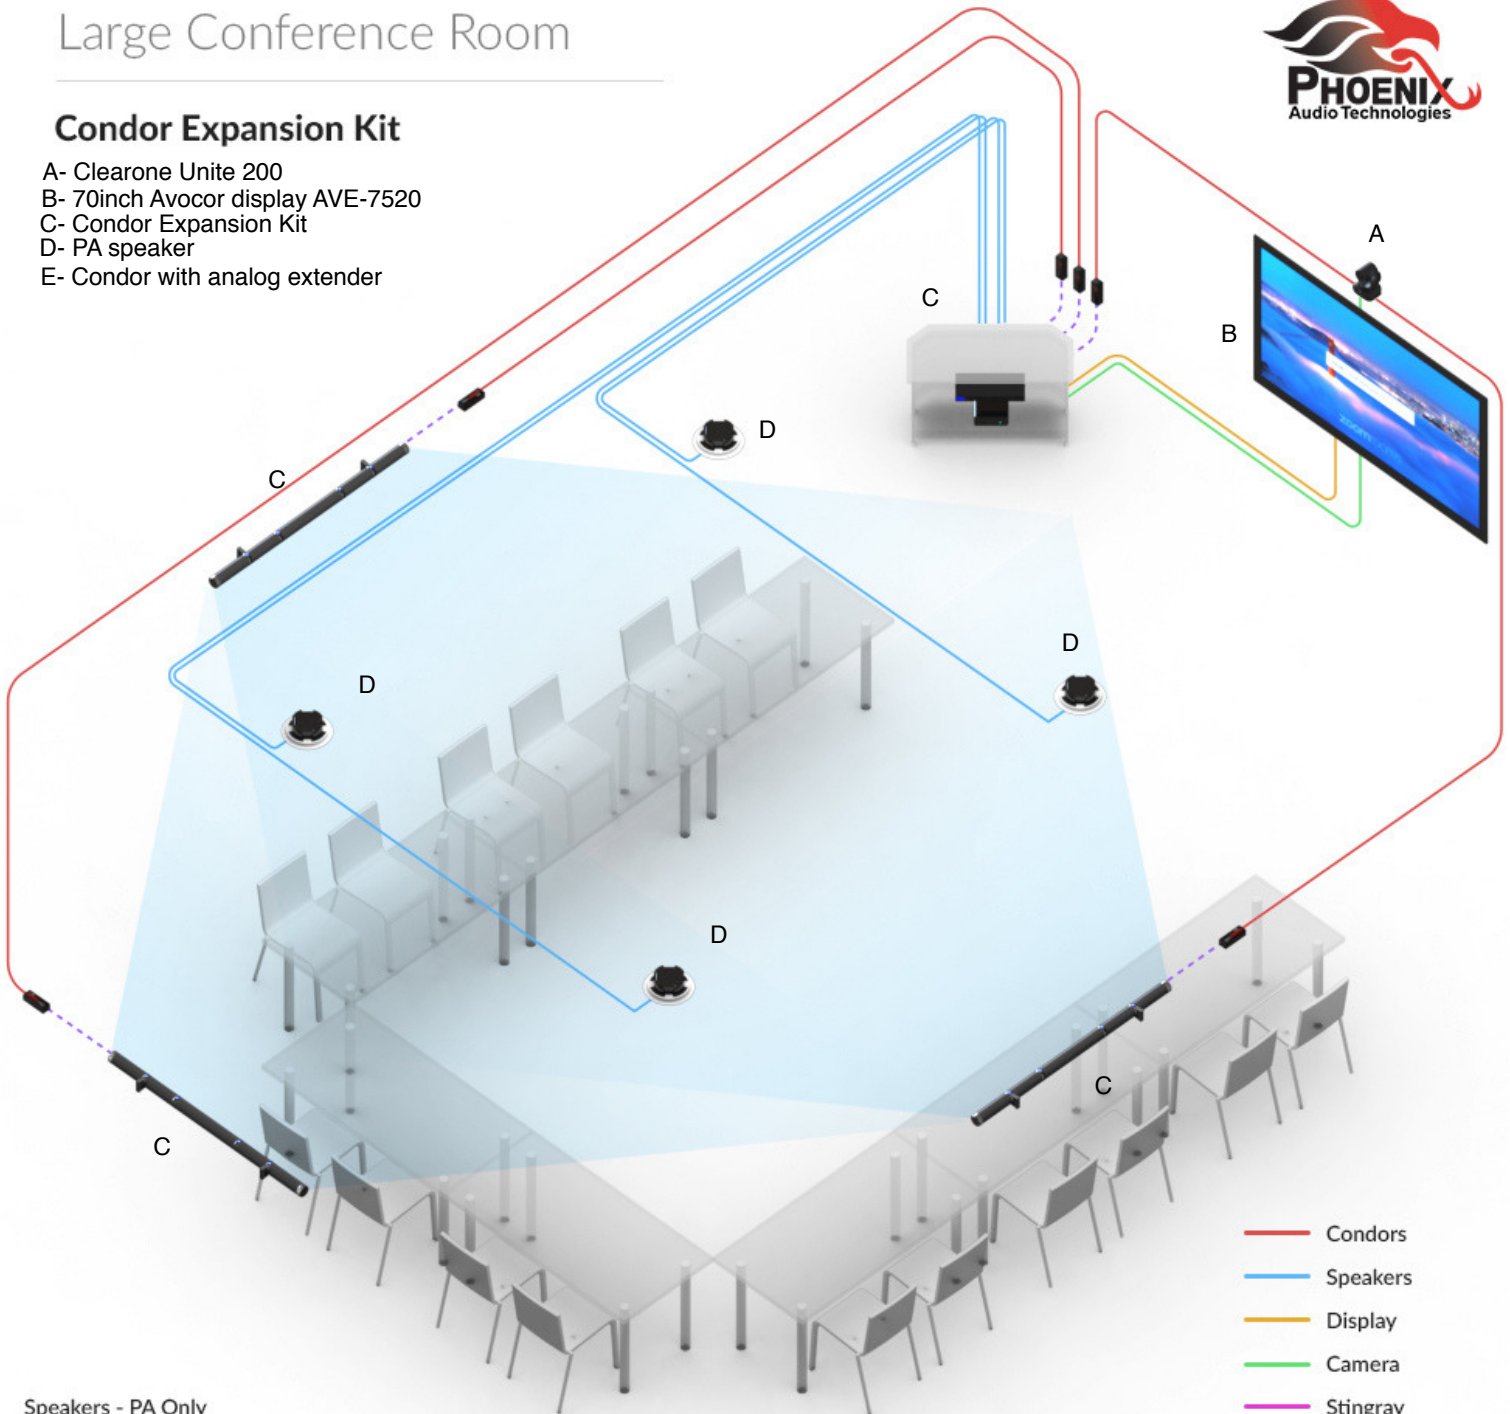

Room Profile

Large Conference Room

A Large Conference Room seats 11-20 people, typically with a long or wide table in the center of the room and a monitor on one or both ends. These can also be known as boardrooms and have many uses, such as company-wide or department meetings. With more space and people in the room, we recommend using the Stingray DSP Mixer. It can even be paired with one or more Condors!

In the following rendering, we created a room that seats 16 people in a U-shape table configuration and utilizes the **Condor Expansion Kit**. The room requires three Condor microphone arrays mounted to the walls, and four ceiling mounted speakers.

* The Condor Expansion Kit includes two Condor Microphone Arrays. When any additional units are required, customized cabling must be specially requested.

Large Conference Room

Condor Expansion Kit

- A- Clearone Unite 200
- B- 70inch Avocor display AVE-7520
- C- Condor Expansion Kit
- D- PA speaker
- E- Condor with analog extender